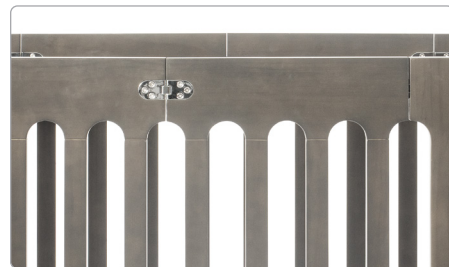

Innovative design keeps hinges flush to prevent clothing from catching