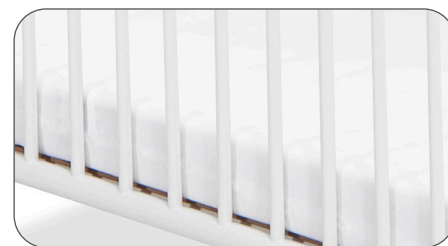

The durability of steel ensures your investment will last

Constructed of heavy-duty steel utilizing a 360 degree welding process to provide long-lasting strength. The non-porous, easy to clean, powder coated finish resists corrosion and scratches. Features reinforced locking floorboards and oversized locking

casters made of non-marking material for easy transport over any surface. An ultradurable crib mattress provides superior comfort and is included with every compact steel crib. Cribs can fold flat in seconds for easy storage. Limited one year warranty.