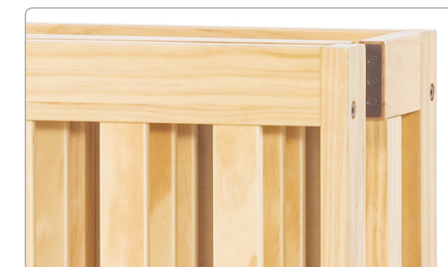

Quickly and easily folds for storage convenience