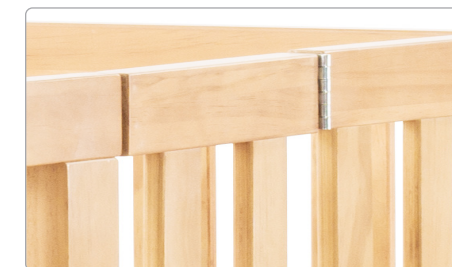

Integrated hinges are flush to the surface for a clean look