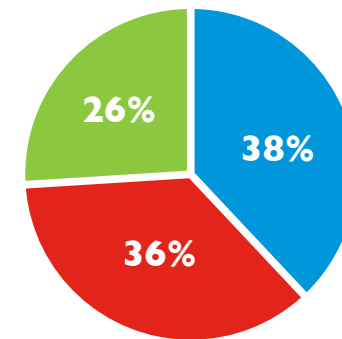

## Sleep Safely™

Sudden Unexpected Infant Deaths (SUIDs) have declined considerably since 1992, but in 2017 alone, there were still nearly 3,600 SUIDs in the United States. The American Academy of Pediatrics recommends a safe sleep environment that can reduce the risk of all sleep-related infant deaths.