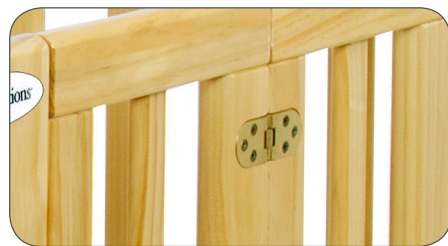

FEATURES

Innovative design keeps hinges flush to prevent clothing from catching