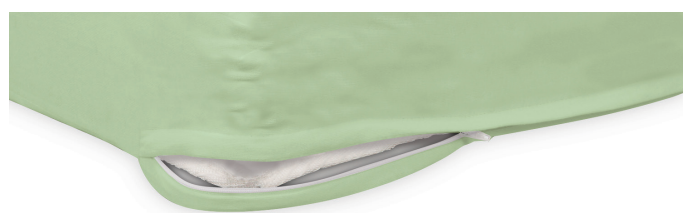

SAFEFIT™ ZIPPERED SHEETS

100% cotton knit sheets. SafeFit™ zippered sheets fully enclose the entire mattress with a concealed, high-quality zipper that endures heavy laundering. Play yard sheets feature pass-through holes to allow straps to secure mattress to play yard. Warranty on workmanship only.